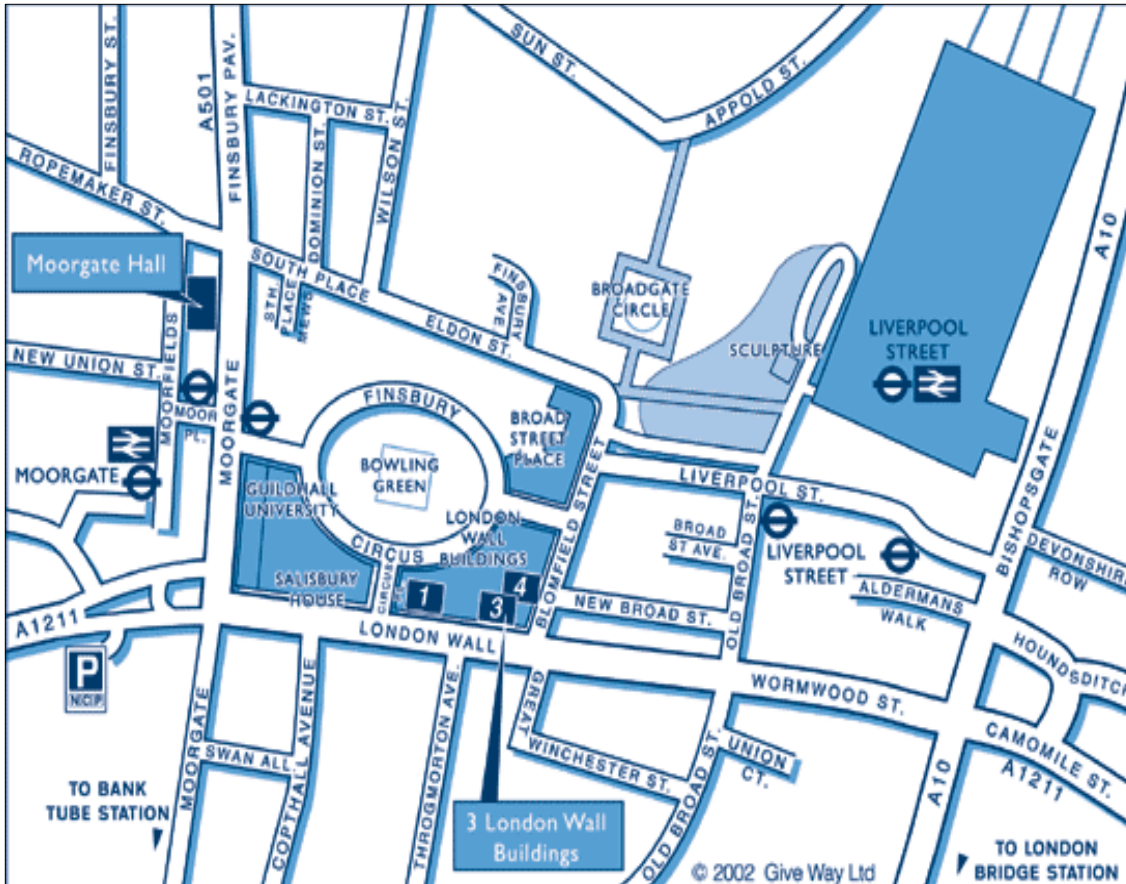

Tutorial Venue Map

BPP Liverpool Street
3 London Wall Buildings
London Wall
London
EC2M 5PD

Tel: 020 7786 5900

N.B: The address is 3 London Wall Buildings **not** 3 London Wall.

BPP not signed outside, look for a large 3 marking the entrance to the building.

Nearest Underground:
Liverpool Street or Moorgate -
Hammersmith & City, Circle &
Metropolitan lines

The Actuarial Education Company
on behalf of the Actuarial Profession