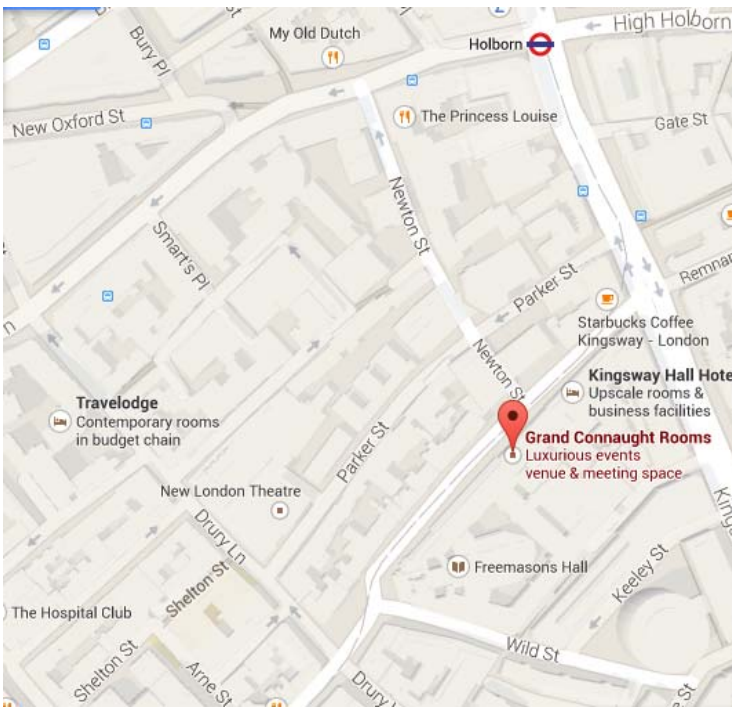

Tutorial Venue Map

Grand Connaught Rooms

61-65 Great Queen Street

London

WC2B 5DA

Tel: 020 7405 7811

Nearest Underground station:

Covent Garden (Piccadilly line)