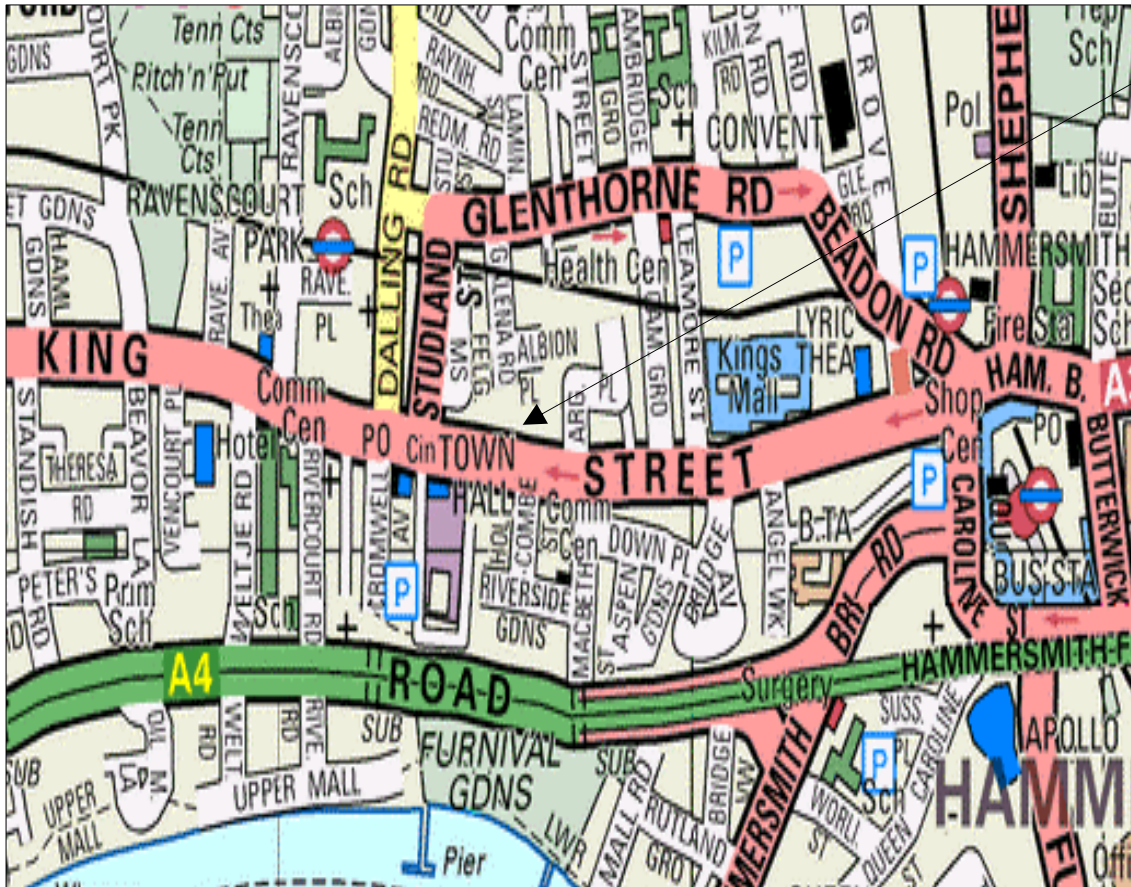

Tutorial Venue Map

**Holiday Inn Express
London Hammersmith**
124 King Street
Hammersmith
London
W6 0QU

Tel: 0208 746 5100

Nearest Underground:
Hammersmith -
Hammersmith & City Line

The Actuarial Education Company
on behalf of the Actuarial Profession