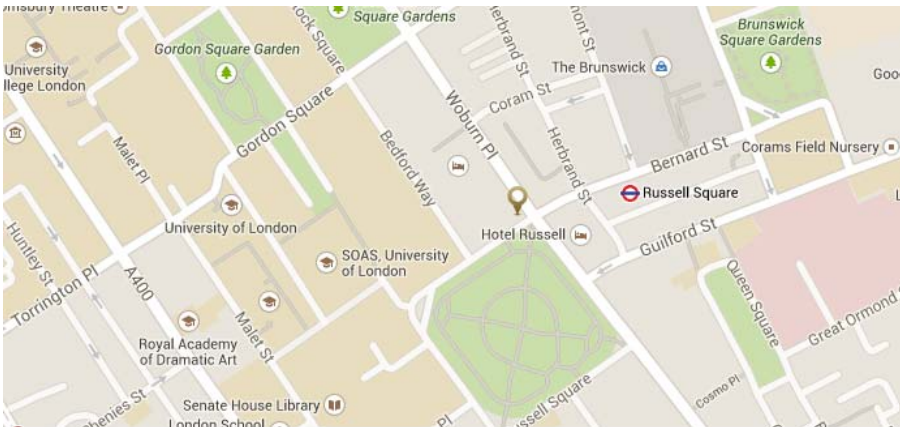

## Tutorial Venue Map

**Hotel Russell**  
1-8 Russell Square  
London  
WC1B 5BE  
Tel: 0844 854 2910

Nearest Underground station:  
Russell Square - Piccadilly line

**The Actuarial Education Company**  
On behalf of **Institute and Faculty of Actuaries**