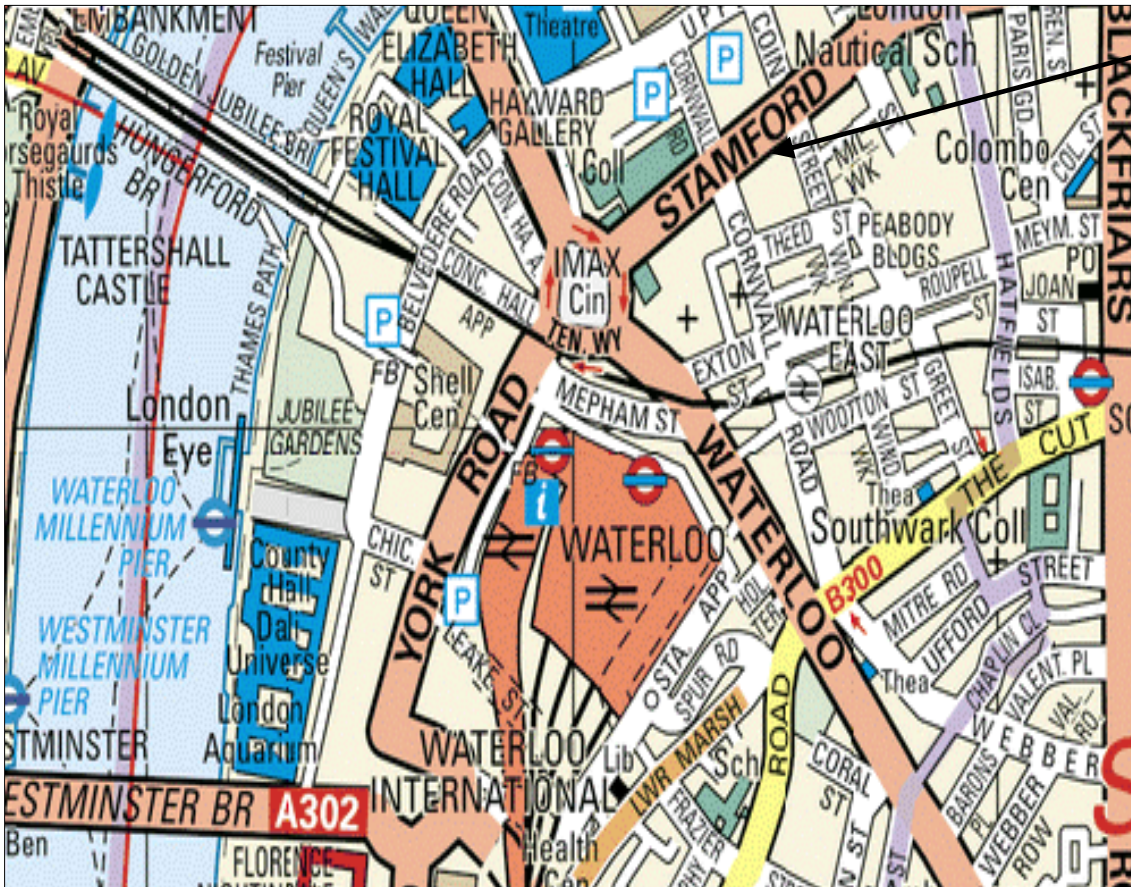

Tutorial Venue Map

King's College London
Franklin Wilkins Building
150 Stamford Street
London
SE1 9NH

Tel: 0207 848 3535

Nearest Underground:
Waterloo - Waterloo & City Line
or Northern Line

The Actuarial Education Company
on behalf of the Actuarial Profession