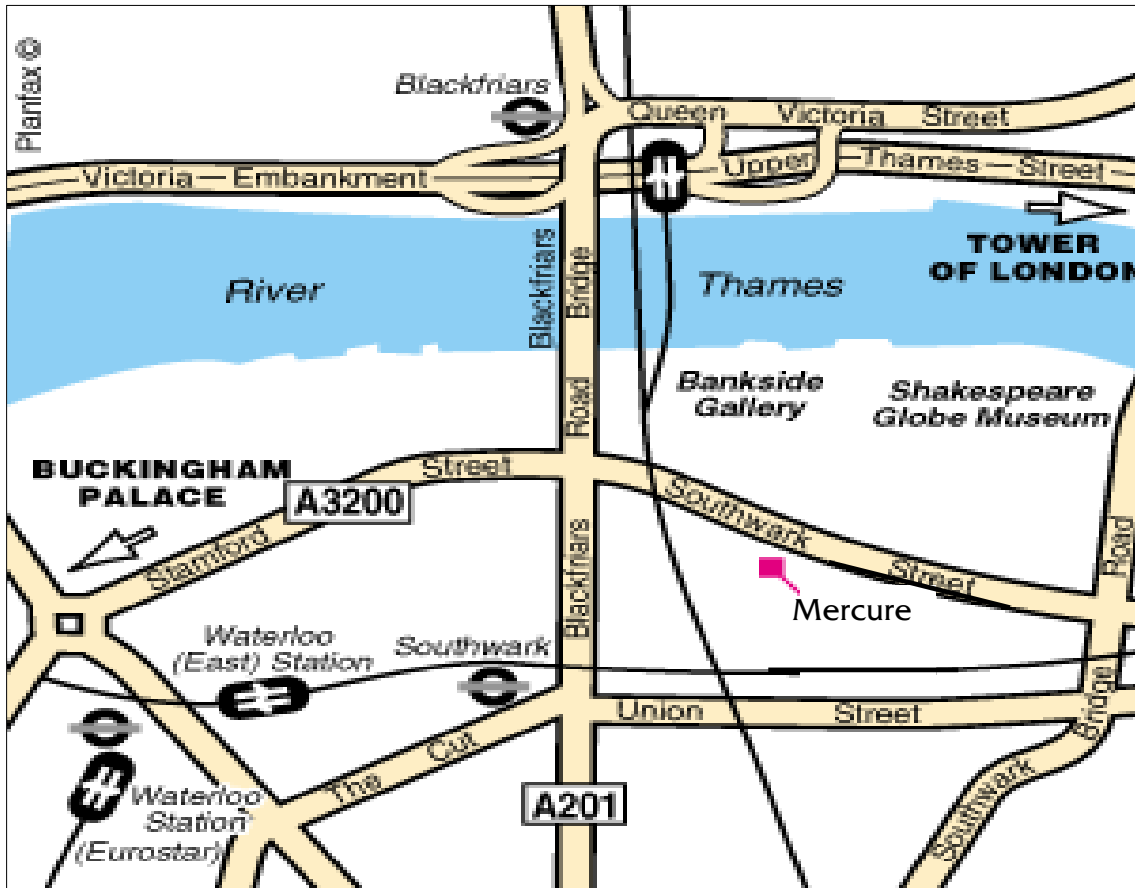

## Tutorial Venue Map

**Mercure London City Bankside**  
71-79 Southwark Street  
London  
SE1 0JA

Tel: 0207 902 0800

**Nearest Underground**  
Southwark - Jubilee Line  
Waterloo - Northern, Bakerloo  
and Jubilee Lines