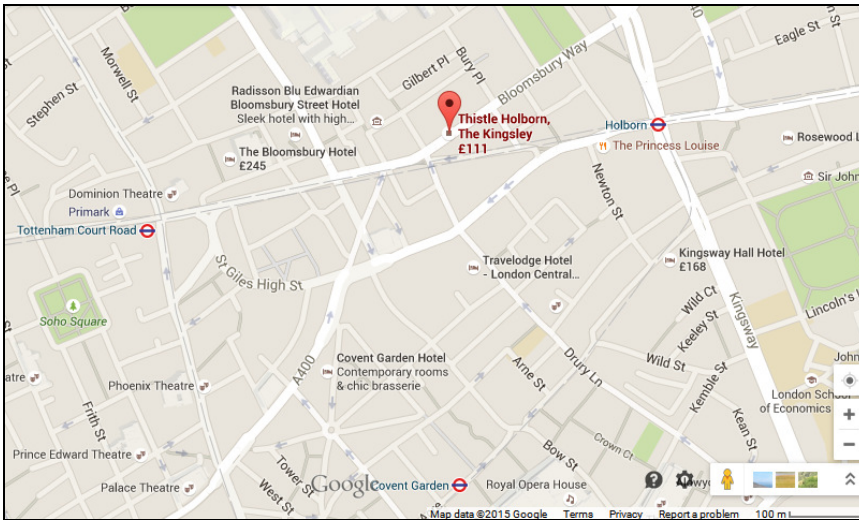

Tutorial Venue Map

Thistle Holborn

The Kingsley
Bloomsbury Way
London
WC1A 2SD
Tel: 0871 376 9006

Underground: Holborn (Central and Piccadilly lines) and Tottenham Court Road (Northern and Central lines).