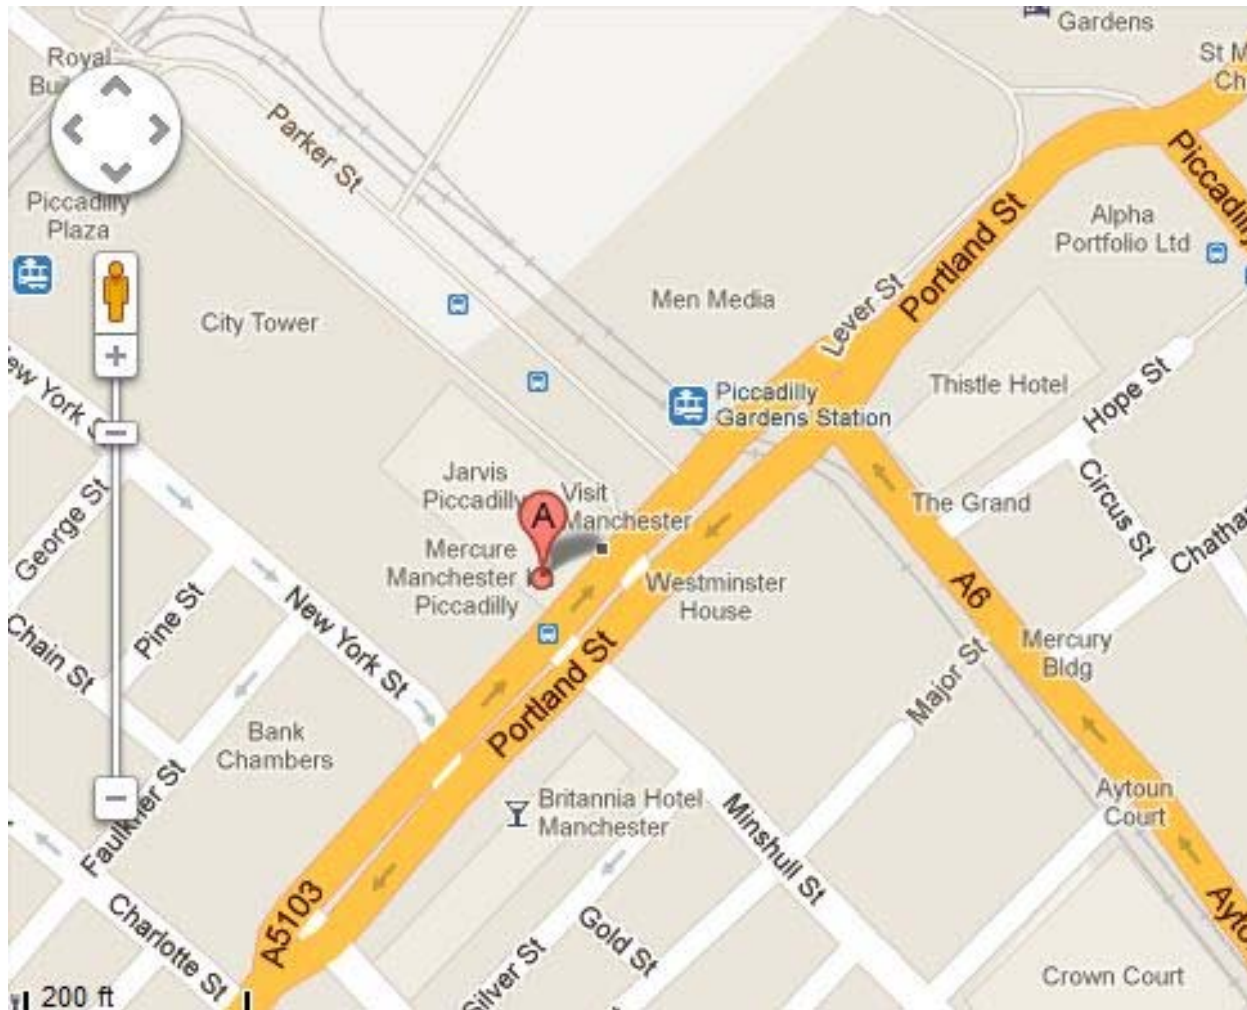

Tutorial Venue Map

Mercure Hotel Manchester
Portland St
Manchester
M1 4PH

Tel: 0844 815 9024

The Actuarial Education Company
on behalf of the Actuarial Profession