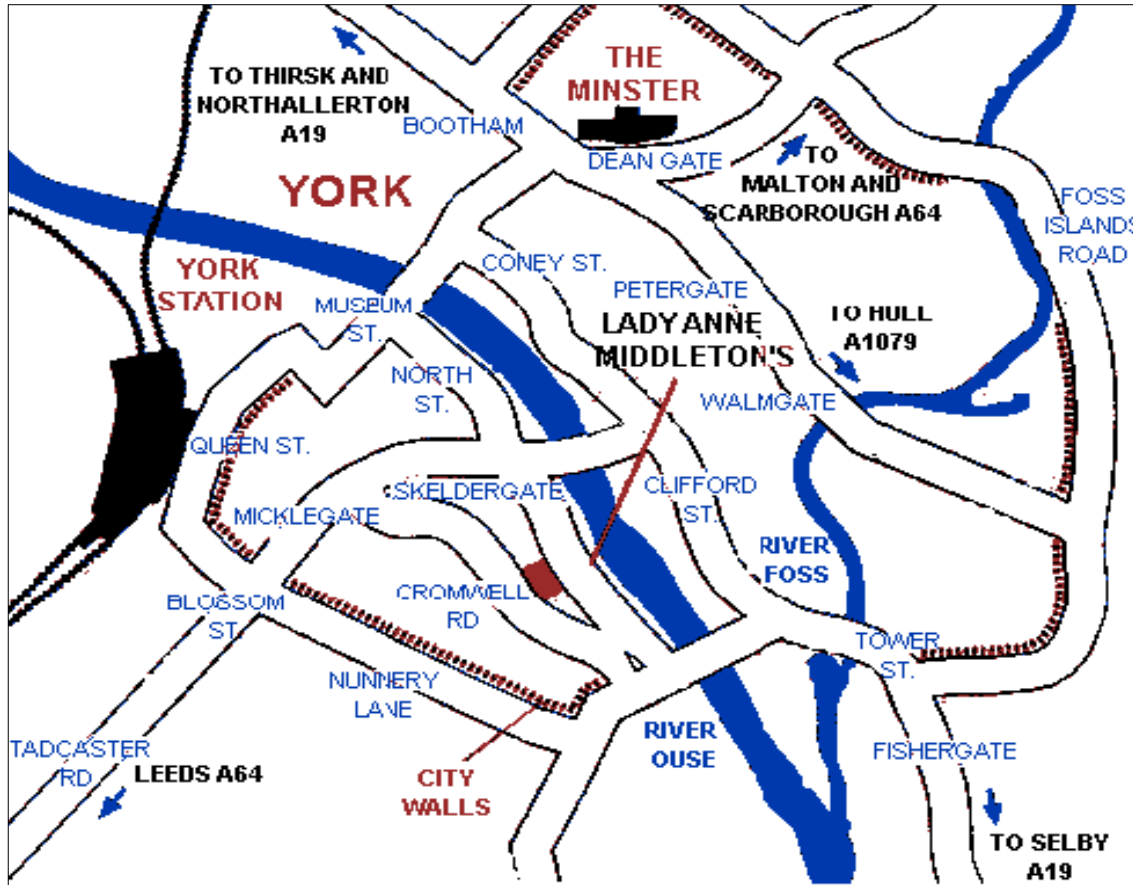

Tutorial Venue Map

Lady Anne Middleton's Hotel
Skeldergate
Cromwell Road
York
YO1 6DS

Tel: 01904 611 570

The Actuarial Education Company
on behalf of the Actuarial Profession